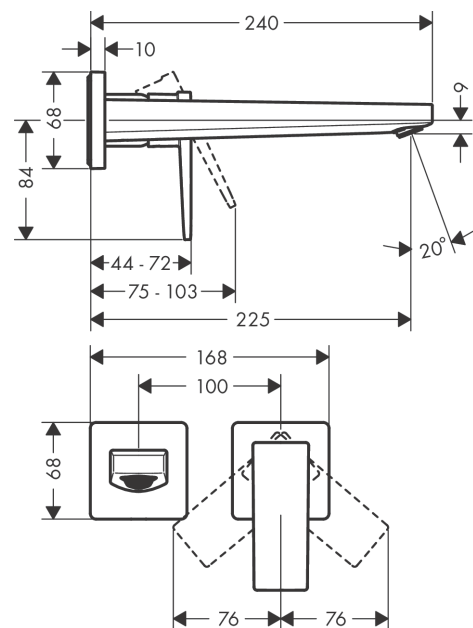

Metropol

Single lever basin mixer for concealed installation wall-mounted with lever handle and spout
22,5 cm

Surfaces: **Brushed Black Chrome** Article Number: **32526340**

Description

product features

- consists of: single lever basin mixer for concealed installation wall-mounted, waste set
- projection 225 mm
- spray type: normal spray
- maximum flow rate at 3 bar: 5 l/min
- ceramic cartridge
- temperature limitation adjustable
- suitable for continuous flow water heaters
- non-closing waste set
- material waste set: metal
- connection type: basic set
- connection dimension: DN15
- handle can be positioned on the right or left, depends on the basic set installation

Technology

Design awards

Product image

Scale drawing

Metropol
Single lever basin mixer for concealed installation wall-mounted with lever handle and spout
22,5 cm
 Surfaces: **Brushed Black Chrome** Article Number: **32526340**

Flowchart

Metropol
Single lever basin mixer for concealed installation wall-mounted with lever handle and spout
22,5 cm
 Surfaces: **Brushed Black Chrome** Article Number: **32526340**

Exploded Drawing

Year of production: >11/19

Pos.	Description	Article Number	Price	PU
1	handle	93163340	-	1
2	screw cover	96338000	-	1
3	sleeve	93053340	-	1
4	escutcheon for handle	93161340	-	1
5	nut	93141000	-	1
6	O-ring 26x2	98147000	-	1
7	cartridge, assy	97685000	-	1
8	locking screw for handle	95140000	-	1
9	seal	98865000	-	1
10	adapter for cartridge	95634000	-	1
11	fixing set	97971000	-	1
12	spout 225 mm	93166340	-	1
13	aerator M24x1 (5 l/min)	92996000	-	1
14	service tool	95661000	-	1
15	O-ring 18x1,5	98231000	-	1
16	escutcheon for spout	93162340	-	1
17	connecting thread G½	95626000	-	1
18	O-ring 13x2	98128000	-	1
19	extension set 25 mm for 13622180	31971000	-	1
a	base body	13622180	-	1
b	waste	50001340	-	1
c	adapter for exchanged connections	93819000	-	1