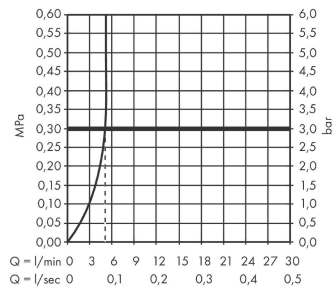

Metropol
Single lever basin mixer for concealed installation wall-mounted with lever handle and spout
22,5 cm
Surfaces: **Brushed Black Chrome**   Article Number: **32526340**

Flowchart