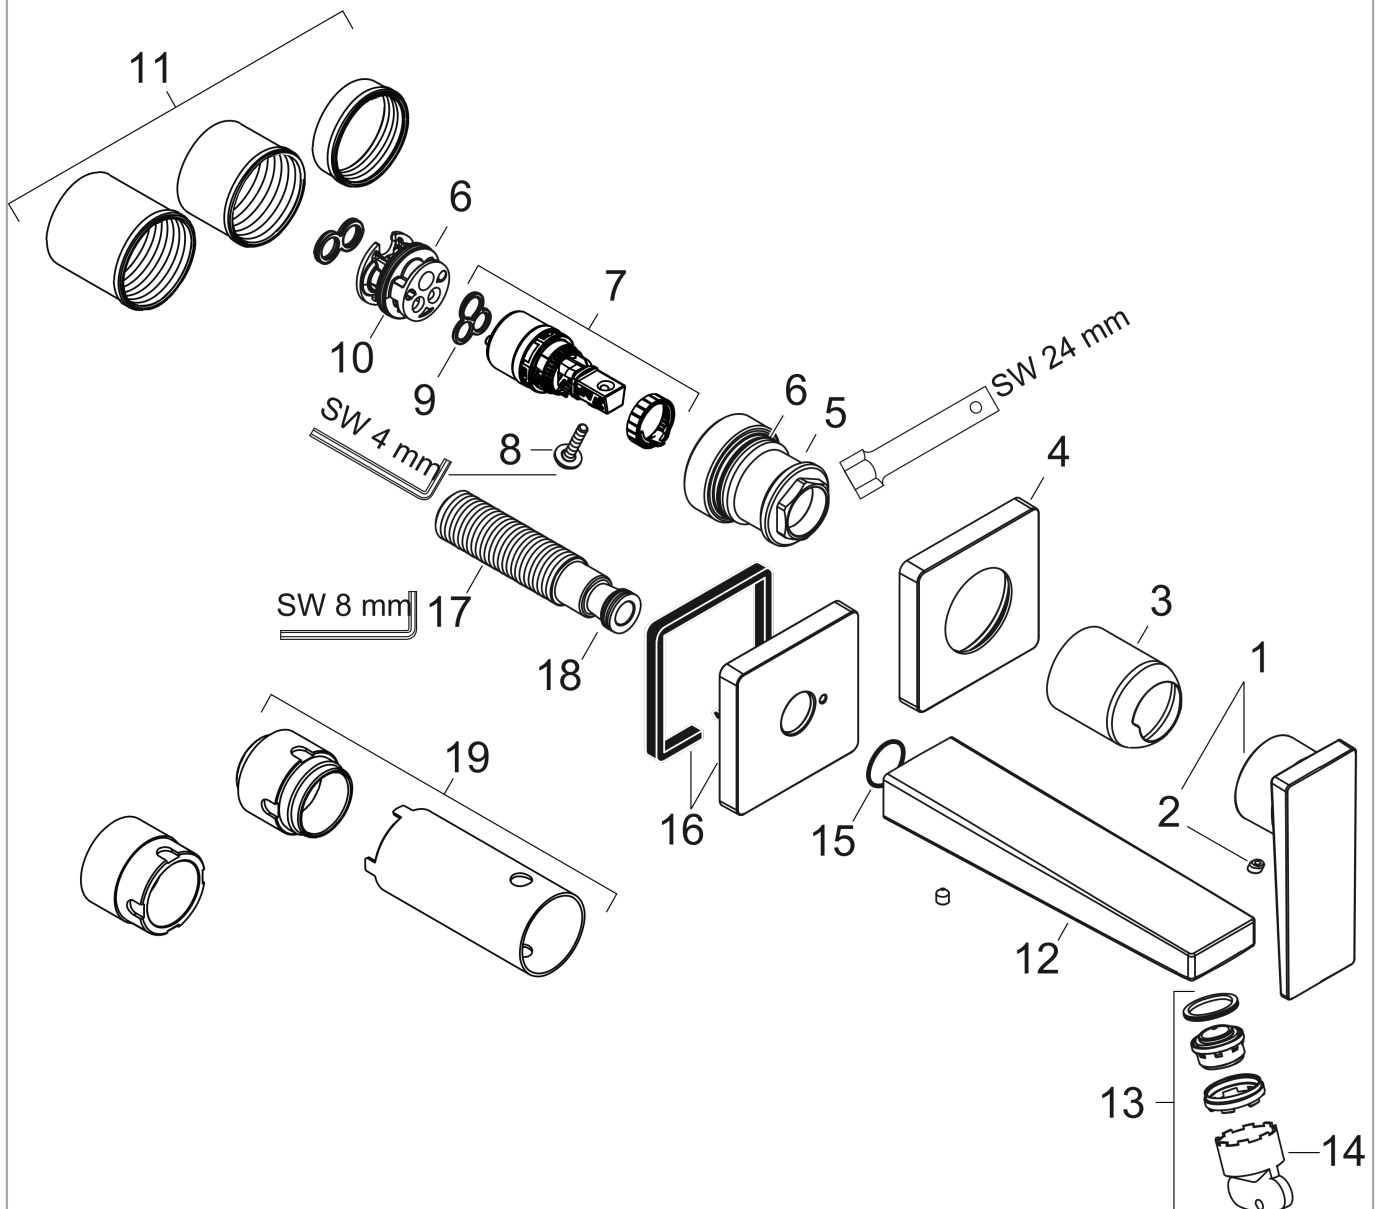

Metropol

Single lever basin mixer for concealed installation wall-mounted with lever handle and spout
22,5 cm

Surfaces: **Brushed Black Chrome** Article Number: **32526340**

Description

product features

- consists of: single lever basin mixer for concealed installation wall-mounted, waste set
- projection 225 mm
- spray type: normal spray
- maximum flow rate at 3 bar: 5 l/min
- ceramic cartridge
- temperature limitation adjustable
- suitable for continuous flow water heaters
- non-closing waste set
- material waste set: metal
- connection type: basic set
- connection dimension: DN15
- handle can be positioned on the right or left, depends on the basic set installation

Flowchart

Metropol
Single lever basin mixer for concealed installation wall-mounted with lever handle and spout
22,5 cm
 Surfaces: **Brushed Black Chrome** Article Number: **32526340**

Exploded Drawing

Year of production: >11/19

Metropol

Single lever basin mixer for concealed installation wall-mounted with lever handle and spout
22,5 cm

Surfaces: **Brushed Black Chrome** Article Number: **32526340**

Spare part list

Year of production: >11/19

Pos.	Description	Article Number	Price	PU
1	handle	93163340	-	1
2	screw cover	96338000	-	1
3	sleeve	93053340	-	1
4	escutcheon for handle	93161340	-	1
5	nut	93141000	-	1
6	O-ring 26x2	98147000	-	1
7	cartridge, assy	97685000	-	1
8	locking screw for handle	95140000	-	1
9	seal	98865000	-	1
10	adapter for cartridge	95634000	-	1
11	fixing set	97971000	-	1
12	spout 225 mm	93166340	-	1
13	aerator M24x1 (5 l/min)	92996000	-	1
14	service tool	95661000	-	1
15	O-ring 18x1,5	98231000	-	1
16	escutcheon for spout	93162340	-	1
17	connecting thread G½	95626000	-	1
18	O-ring 13x2	98128000	-	1
19	extension set 25 mm for 13622180	31971000	-	1
a	base body	13622180	-	1
b	waste	50001340	-	1
c	adapter for exchanged connections	93819000	-	1