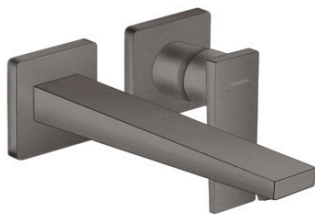

Metropol

Single lever basin mixer for concealed installation wall-mounted with lever handle and spout
22,5 cm

Surfaces: **Brushed Black Chrome** Article Number: **32526340**

Description

product features

- consists of: single lever basin mixer for concealed installation wall-mounted, waste set
- projection 225 mm
- spray type: normal spray
- maximum flow rate at 3 bar: 5 l/min
- ceramic cartridge
- temperature limitation adjustable
- suitable for continuous flow water heaters
- non-closing waste set
- material waste set: metal
- connection type: basic set
- connection dimension: DN15
- handle can be positioned on the right or left, depends on the basic set installation

Technology

Design awards

Product image

Scale drawing

Metropol
Single lever basin mixer for concealed installation wall-mounted with lever handle and spout
22,5 cm
 Surfaces: **Brushed Black Chrome** Article Number: **32526340**

Flowchart

Metropol
Single lever basin mixer for concealed installation wall-mounted with lever handle and spout
22,5 cm
 Surfaces: **Brushed Black Chrome** Article Number: **32526340**

Exploded Drawing

Year of production: >11/19

Metropol

Single lever basin mixer for concealed installation wall-mounted with lever handle and spout
22,5 cm

Surfaces: **Brushed Black Chrome** Article Number: **32526340**

Spare part list

Year of production: >11/19